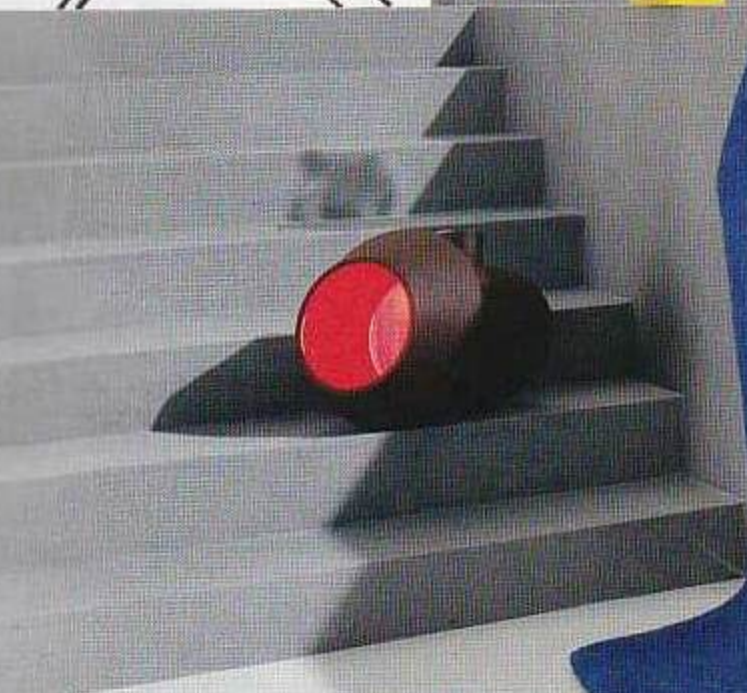

BOLD PLANS

Clockwise from left, 'Simplissimo' chair, £1,132, by Jean Nouvel, for Ligne Roset. 'Rétrovisueur Domestique' mirror, price on request, by Inna Vautrin, for Miniforms. 'O' water jug, €85, by Laurence Brabant Editions. 'Les Briques' storage boxes, £23 each, by FX Balléry, for Y's Pas Le Feu Au Lac. 'Bow' shelf, £3,740, by Caroline Ziegler, for Coming Soon Galerie. 'Rhomboid' pendant lamp, €995, by Sebastian Bergne, for Forestier. 'Air à boire' glasses, from €48 each, all by Laurence Brabant Editions. 'Les Briques' storage boxes, as before. 'Le Tréteau' trestle, €340, by Bénédicte de Lescure, for La Corbellie. Tea pot and coffee

jug, prototypes, by Jean-Baptiste Fastrez. 'Surfaces' low table, £354, by Normal Studio, for Talix. 'Hexagone' rug, €3,400, by Atypyk, for Chevalier Edition. 'Well of Life' light, price on request, by Arik Levy, for Ldesign. 'ConcreteWall' wallpaper, €111 per sq m, by Tom Haga, for Concrete Wall. Spheres painted in 'Blue Ground', 'Setting Plaster' and 'London Clay' Estate Emulsion, £32.50 per 2.5 litres each, by Farrow & Ball. For stockists, see Resources, page 266

Photographer's assistant: Oskar Gyllenswärd
Interiors assistants: Sarah McNabb, Lindy van den Boomen
Set building: James Henderson

For a closer look at all the products featured, details of the shops that sell them and how to get them home, see Wallpaper.com