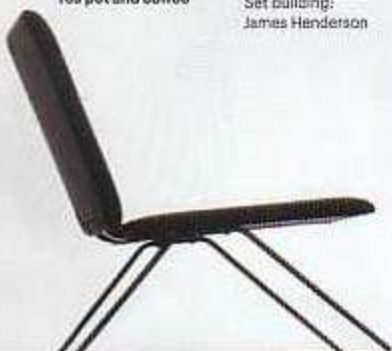

BOLD PLANS

Clockwise from left, 'Simplissimo' chair, £1,132, by Jean Nouvel, for Ligne Roset. 'Rétrovisueur Domestique' mirror, price on request, by Inna Vautrin, for Miniforms. 'O' water jug, €85, by Laurence Brabant Editions. 'Les Briques' storage boxes, £23 each, by FX Balléry, for Y's Pas Le Feu Au Lac. 'Bow' shelf, £3,740, by Caroline Ziegler, for Coming Soon Galerie. 'Rhomboid' pendant lamp, €995, by Sebastian Bergne, for Forestier. 'Air à boire' glasses, from €48 each, all by Laurence Brabant Editions. 'Les Briques' storage boxes, as before. 'Le Tréteau' trestle, €340, by Bénédicte de Lescure, for La Corbellie. Tea pot and coffee

jug, prototypes, by Jean-Baptiste Fastrez. 'Surfaces' low table, £354, by Normal Studio, for Talix. 'Hexagone' rug, €3,400, by Atypyk, for Chevalier Edition. 'Well of Life' light, price on request, by Arik Levy, for Ldesign. 'ConcreteWall' wallpaper, €111 per sq m, by Tom Haga, for Concrete Wall. Spheres painted in 'Blue Ground', 'Setting Plaster' and 'London Clay' Estate Emulsion, £32.50 per 2.5 litres each, by Farrow & Ball. For stockists, see Resources, page 266

Photographer's assistant: Oskar Gyllenswärd
Interiors assistants: Sarah McNabb, Lindy van den Boomen
Set building: James Henderson

For a closer look at all the products featured, details of the shops that sell them and how to get them home, see Wallpaper.com